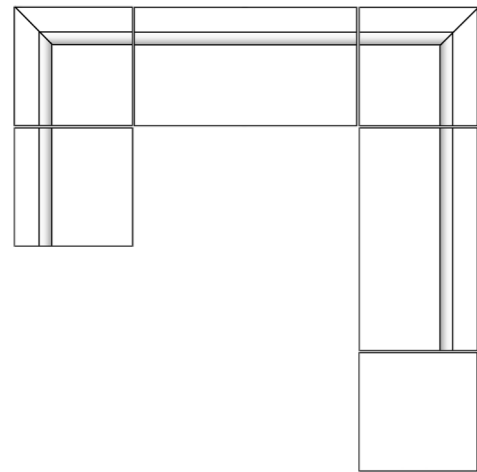

2 Seater

Corner

Pouf

These 3 compositions give an idea of the endless possibilities of our 'Victor Modular Sofa'

Composition A

1 SEATER + CORNER + 2 SEATER + CORNER + 2 SEATER + POUF