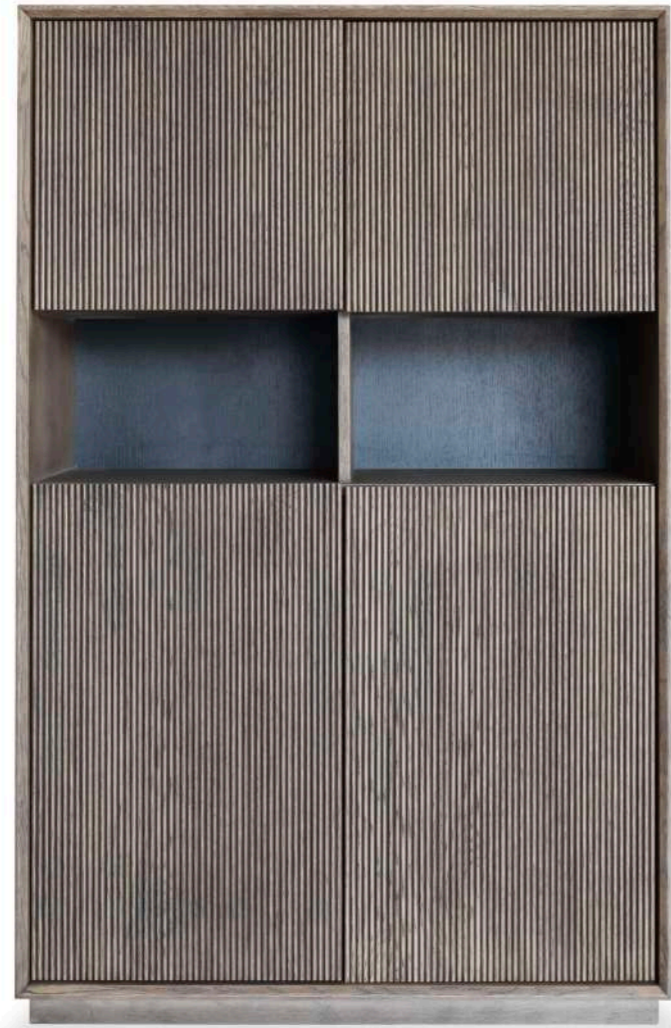

**Dawson TV Dresser**  
RUSTICAL OAK / BC OAK  
220 W x 43 D x 60 H

**Dawson Bar Cabinet**  
RUSTICAL OAK / BC OAK  
110 W x 43 D x 175 H

**Dawson Bookcase**  
RUSTICAL OAK / BC OAK  
80 W x 32 D x 175 H