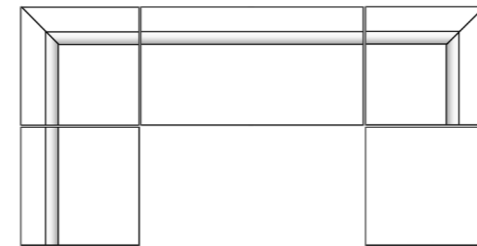

## These 3 compositions give an idea of the endless possibilities of our 'Victor Modular Sofa'

Composition A

1 SEATER + CORNER + 2 SEATER + CORNER + 2 SEATER + POUF

Composition B

2 SEATER + CORNER + 2 SEATER + CORNER

Composition C

1 SEATER + CORNER + 2 SEATER + CORNER + POUF

Victor 1 Seater  
98 W x 94 D x 67 H

Victor Corner  
98 W x 94 D x 67 H

**Gymnasium 240**

192 W x 100 D x 71 H  
210 W x 100 D x 71 H  
242 W x 100 D x 71 H  
282 W x 100 D x 71 H  
322 W x 110 D x 71 H