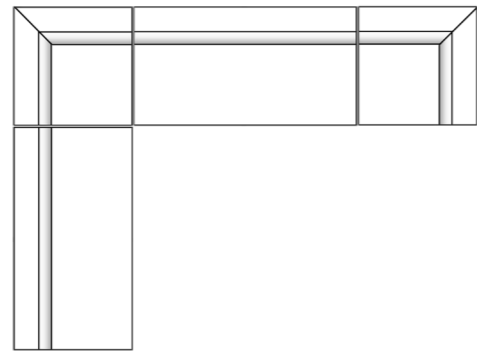

Composition B

2 SEATER + CORNER + 2 SEATER + CORNER